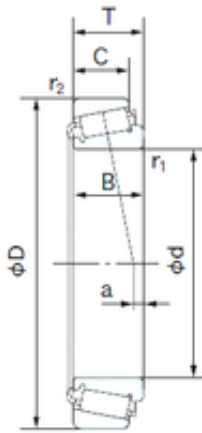

China 6205 2rs Bearing Supplier

Rolling Truck Bearing Koyo NTN NACHI SKF Tapered Roller Bearing 32320

Bearing No. 32320

Size	100x215x77.5 mm
Bore Diameter	100 mm
Outer Diameter	215 mm
Width	77.5 mm
d	100 mm
D	215 mm
T	77.5 mm
B	73 mm
C	60 mm
a	26.5 mm
r1 min.	4 mm
r2 min.	3 mm
Weight	14.9 Kg
Basic dynamic load rating (C)	465000 kN
Basic static load rating (C0)	670000 kN
(Grease) Lubrication Speed	1800 r/min
(Oil) Lubrication Speed	2400 r/min
Calculation factor (e)	0.35
Calculation factor (Y0)	0.95

32320 Bearing 2D drawings and 3D CAD models